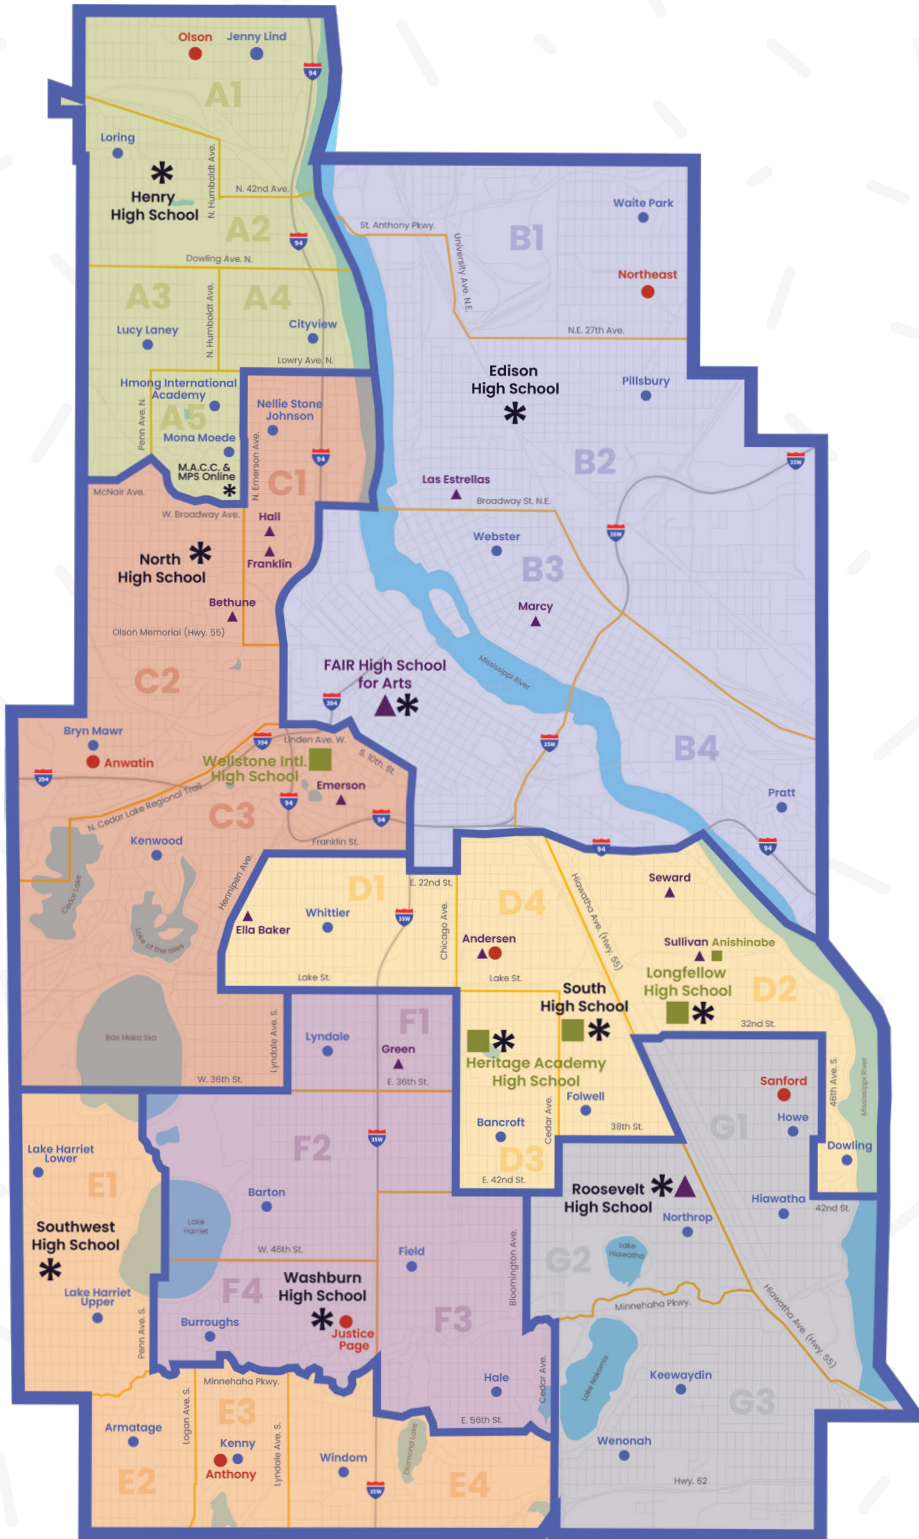

DISTRICT MAP

MINNEAPOLIS PUBLIC SCHOOLS 2022-23

Key

	Community pre-K-5
	Community 6-8
	Citywide Magnet
	High School
	Citywide Program
	K-5 Community Attendance Areas
	6-12 Community Attendance Areas
* For a list of pre-K options, see pages 8-17.	
* Ella Baker and Sullivan include grades pre-K-8.	