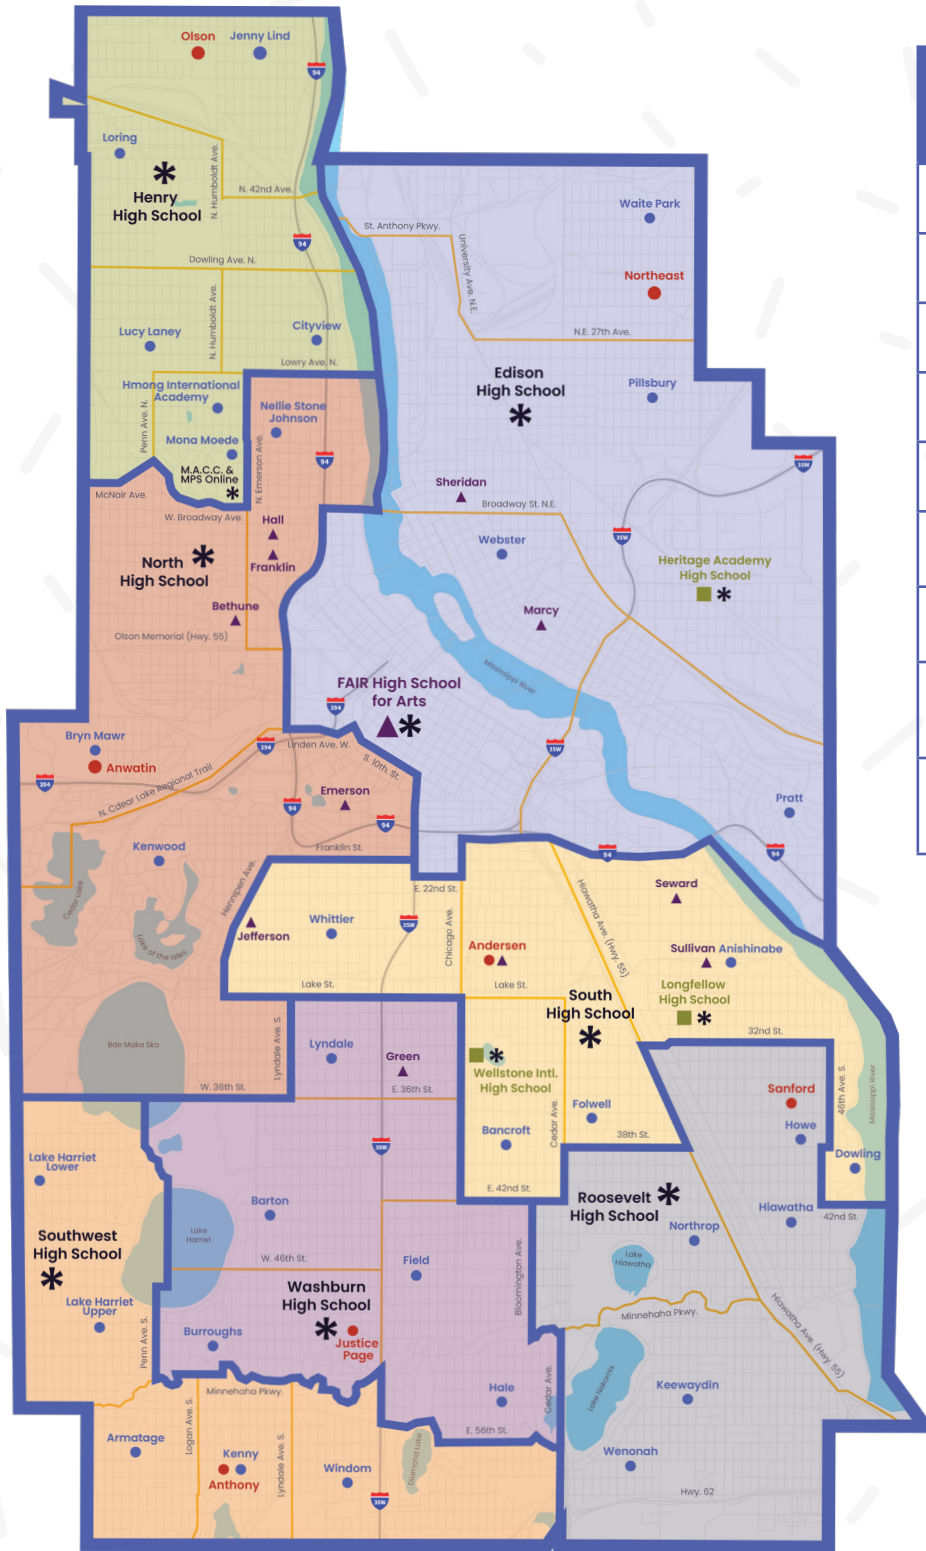

DISTRICT MAP

MINNEAPOLIS PUBLIC SCHOOLS 2021-22

Key

●	Community PreK-5
●	Community 6-8
▲	Magnet
*	High School
■	Citywide Program
—	K-5 community Attendance Areas
—	6-12 community Attendance Areas
* For a list of PreK options, see pages 6-12.	
* Jefferson and Sullivan include grades PreK-8.	