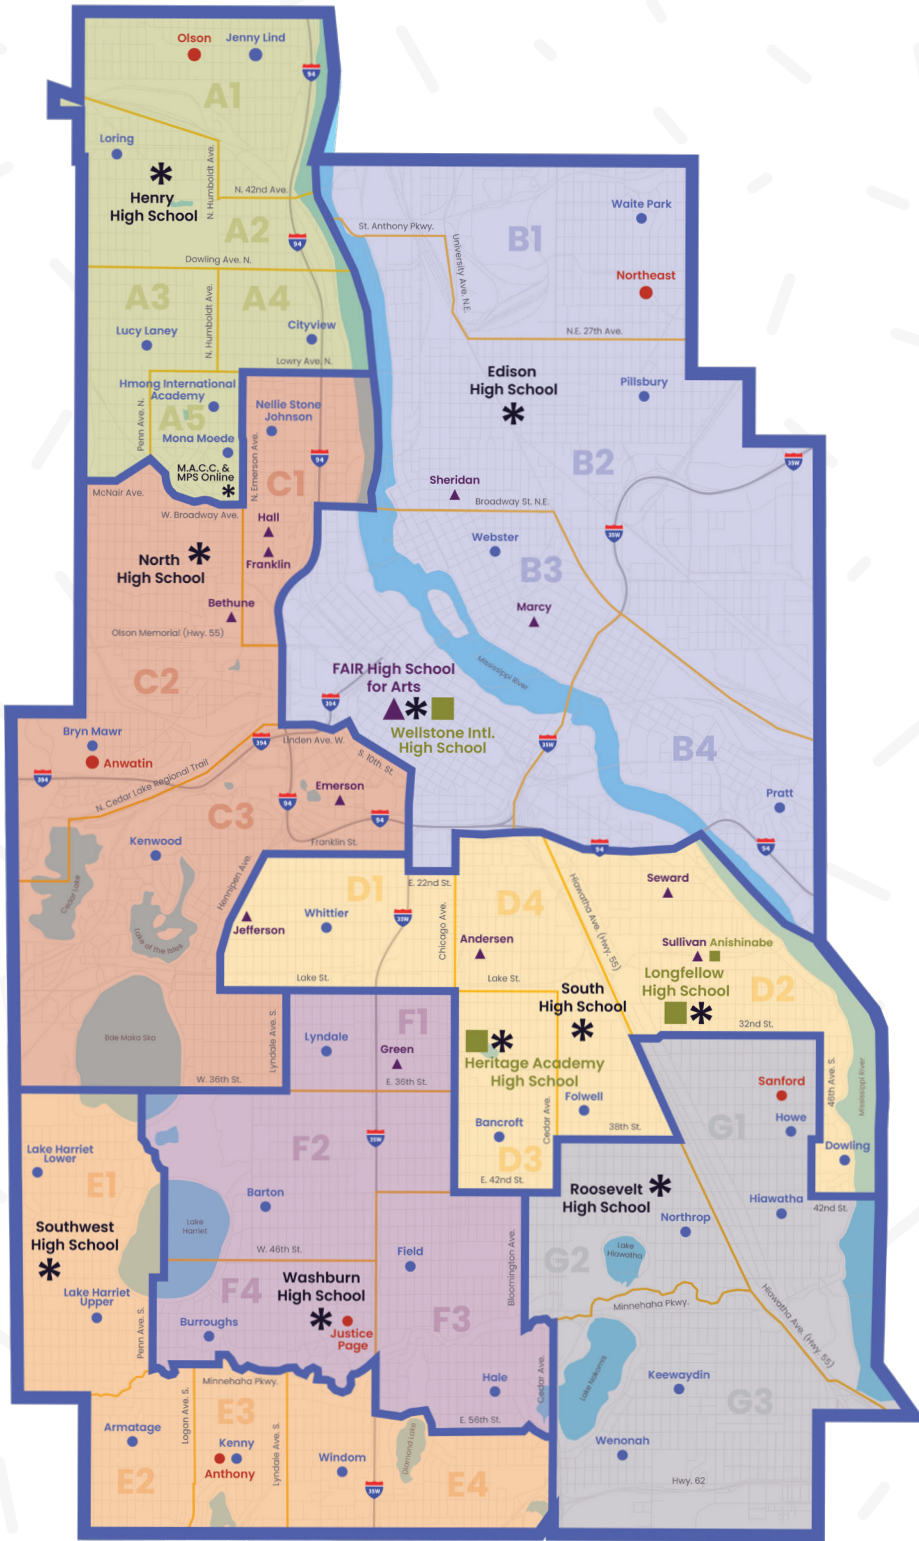

# DISTRICT DAIM MAP

MINNEAPOLIS PUBLIC SCHOOLS 2022-23

Key	
<span style="color: blue;">●</span>	Zejos Kawm PreK-5
<span style="color: red;">●</span>	Zejos Kawm 6-8
<span style="color: blue;">▲</span>	Citywide Magnet
<span style="color: black;">*</span>	High School
<span style="color: green;">■</span>	Citywide Key Nthuav Qhia
<span style="color: orange;">—</span>	K-5 zejzoz Cheeb Tsam Kawm
<span style="color: blue;">—</span>	6-12 zejzoz Cheeb Tsam Kawm
* Rau daim npe ntawm cov kev xaiv kawm PreK, xyuas pages 8-17.	
* Jefferson thiab Sullivan nrog cov qib PreK-8.	